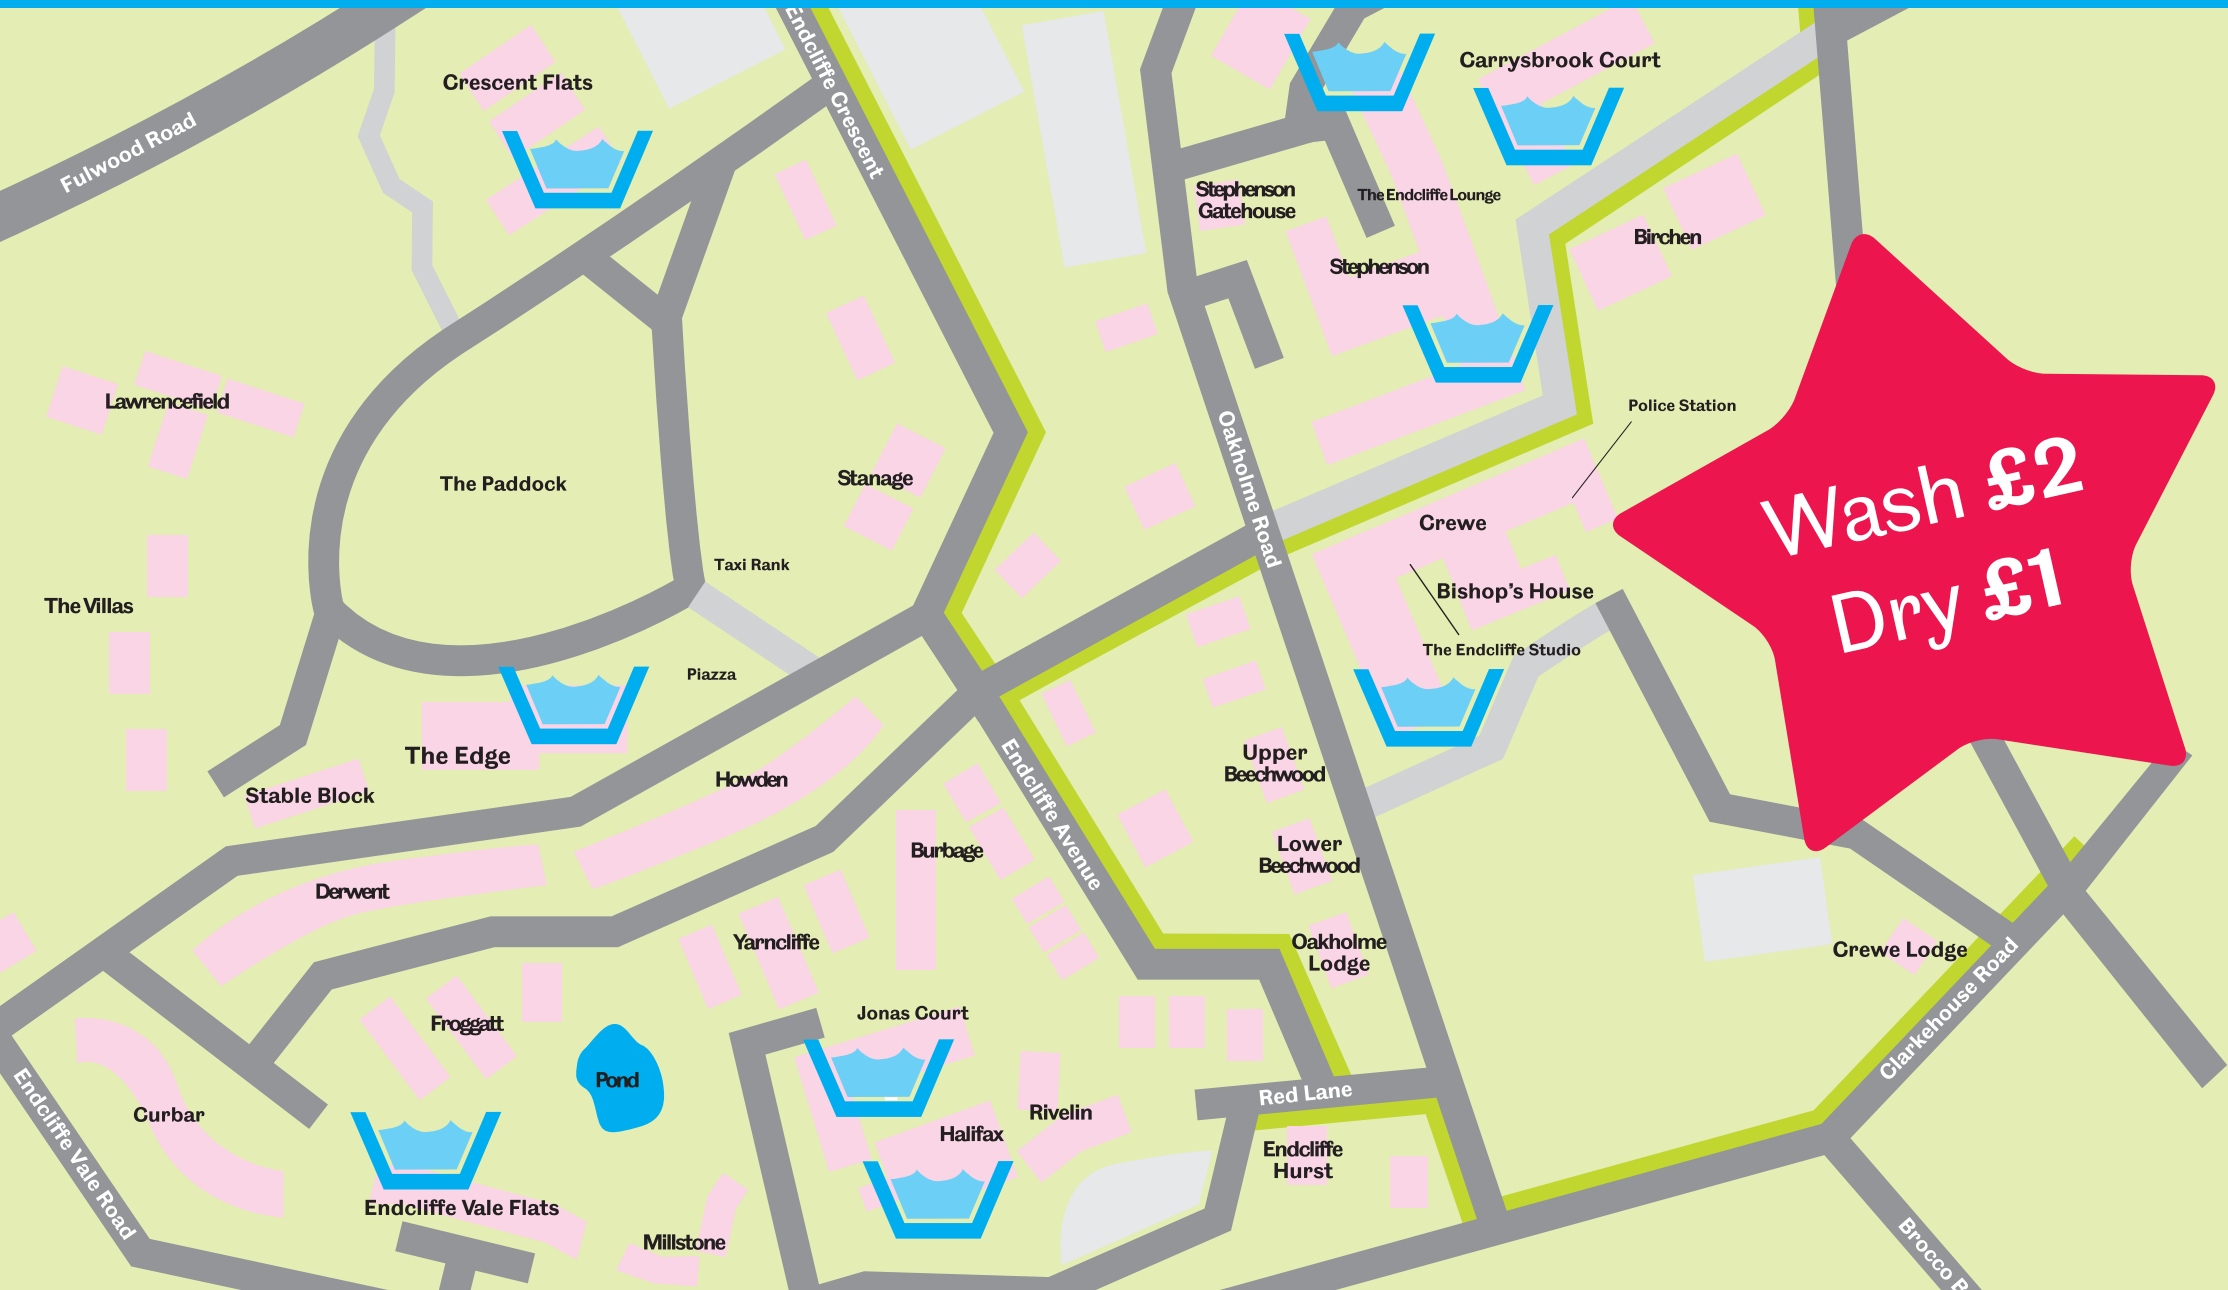

# Wash your socks for less!

Don't want to trek all the way across the Village with your dirty laundry?

You don't have to! There are launderettes dotted all around, so wherever you live, there's a washing machine near you!!

## Did you know?

Launderettes in the residences are over 50% cheaper than other launderettes in the local area.