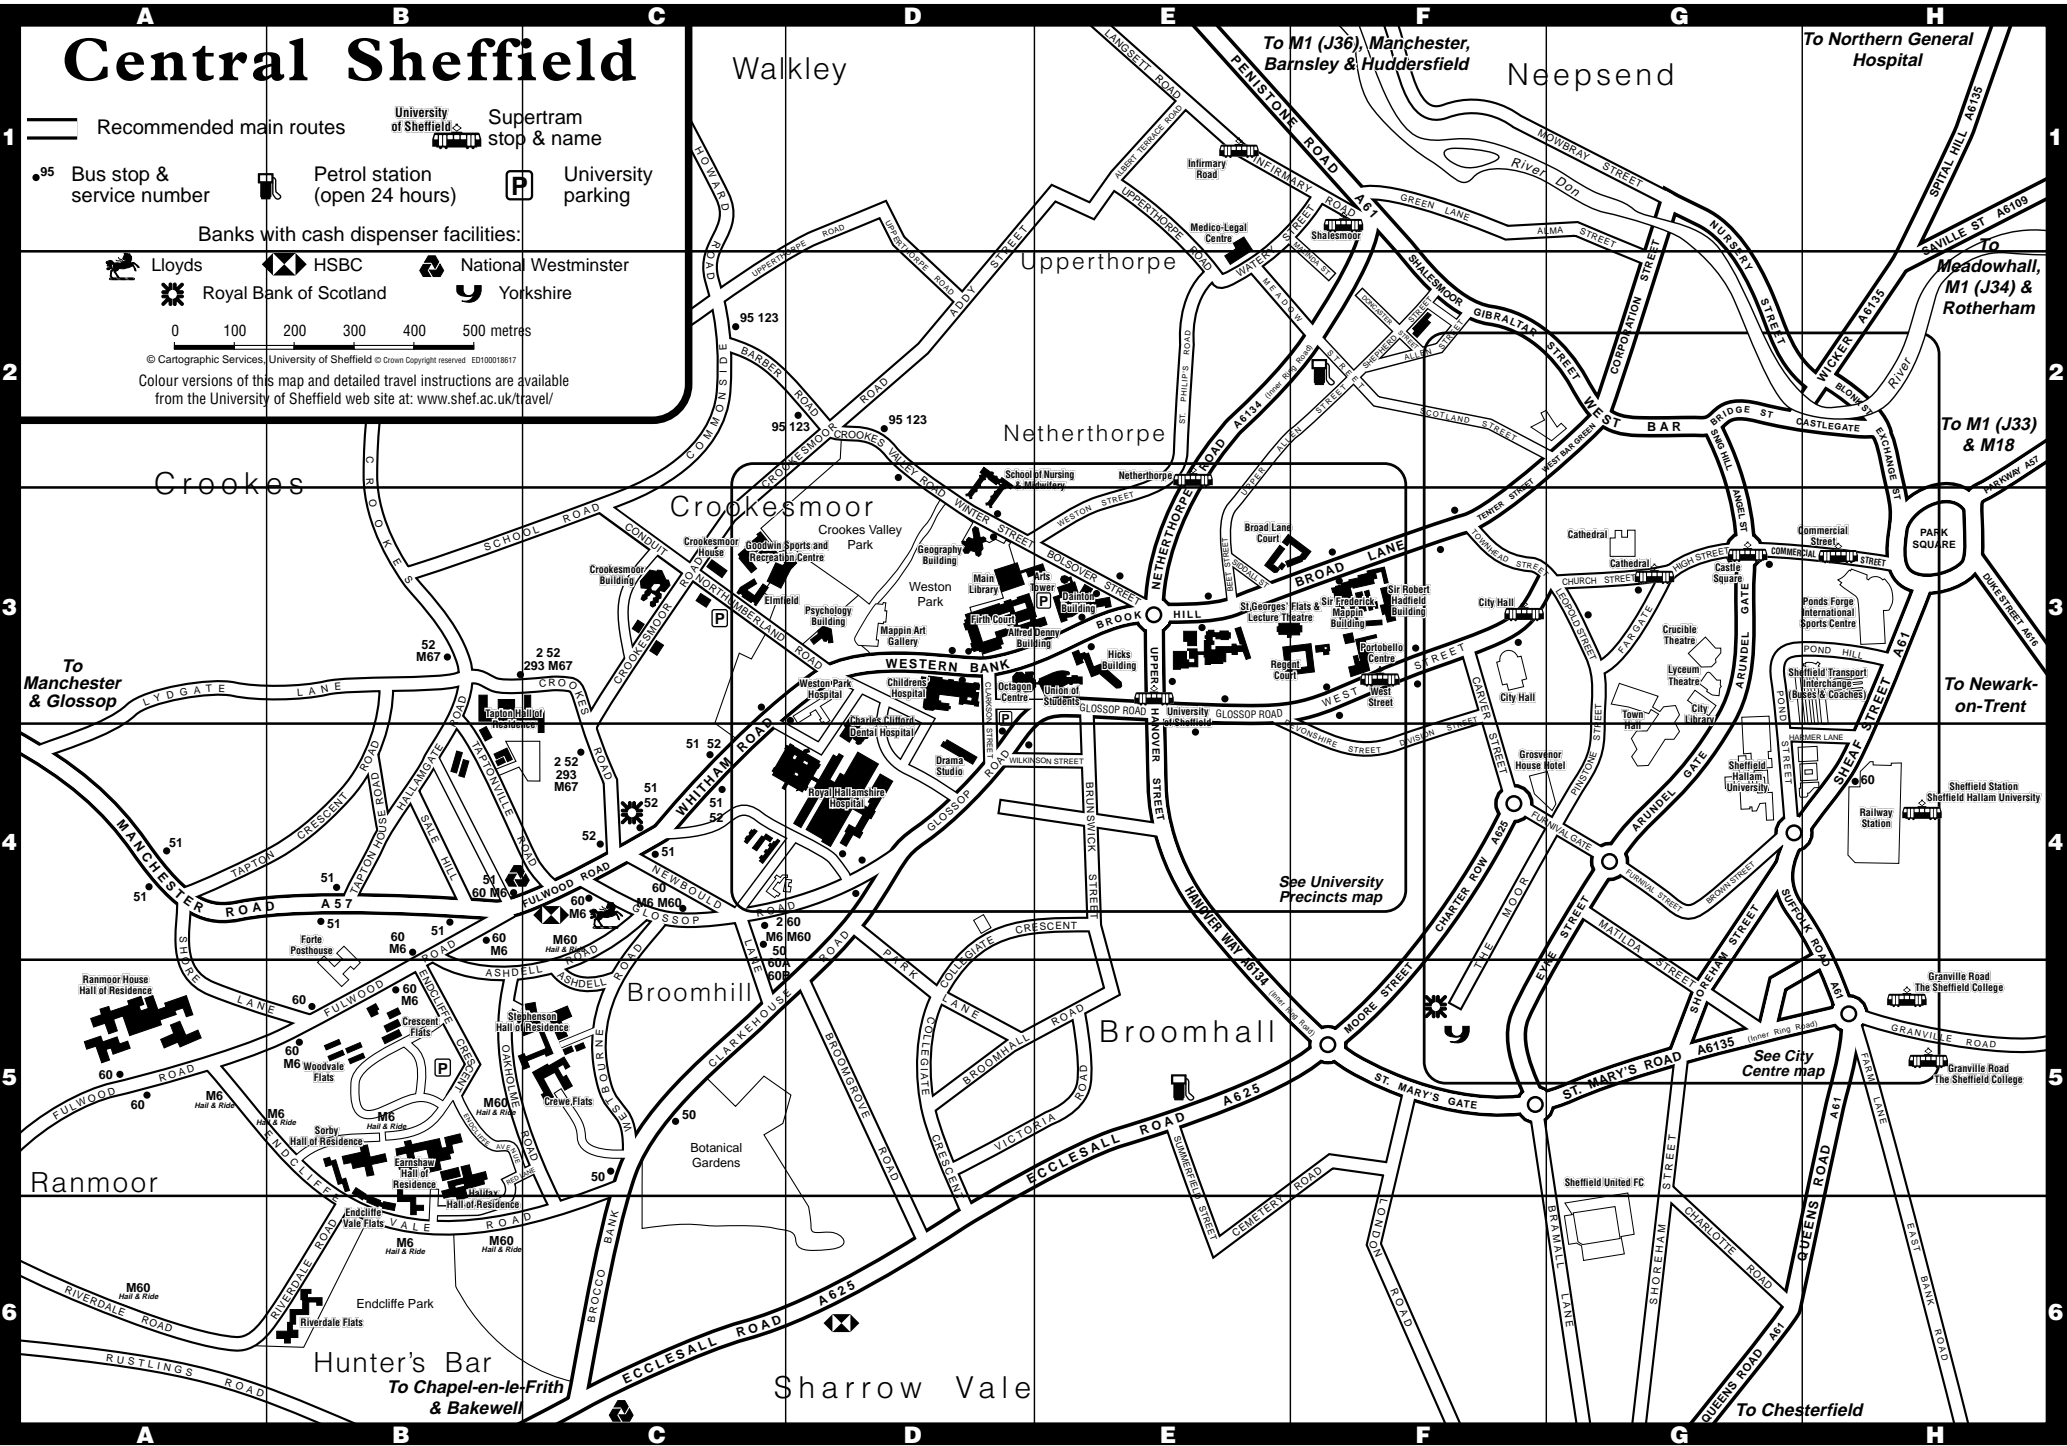

Central Sheffield

Recommended main routes (thick line)

University of Sheffield (building icon)

Supertram stop & name (bus icon)

Bus stop & service number (circle with number icon)

Petrol station (open 24 hours) (gas pump icon)

University parking (P icon)

Banks with cash dispenser facilities:

- Lloyds
- HSBC
- National Westminster
- Royal Bank of Scotland
- Yorkshire

0 100 200 300 400 500 metres

© Cartographic Services, University of Sheffield © Crown Copyright reserved ED100018617

Colour versions of this map and detailed travel instructions are available from the University of Sheffield web site at: www.shef.ac.uk/travel/

See University Precincts map

See City Centre map

Hunter's Bar
To Chapel-en-le-Frith & Bakewell

To Chesterfield