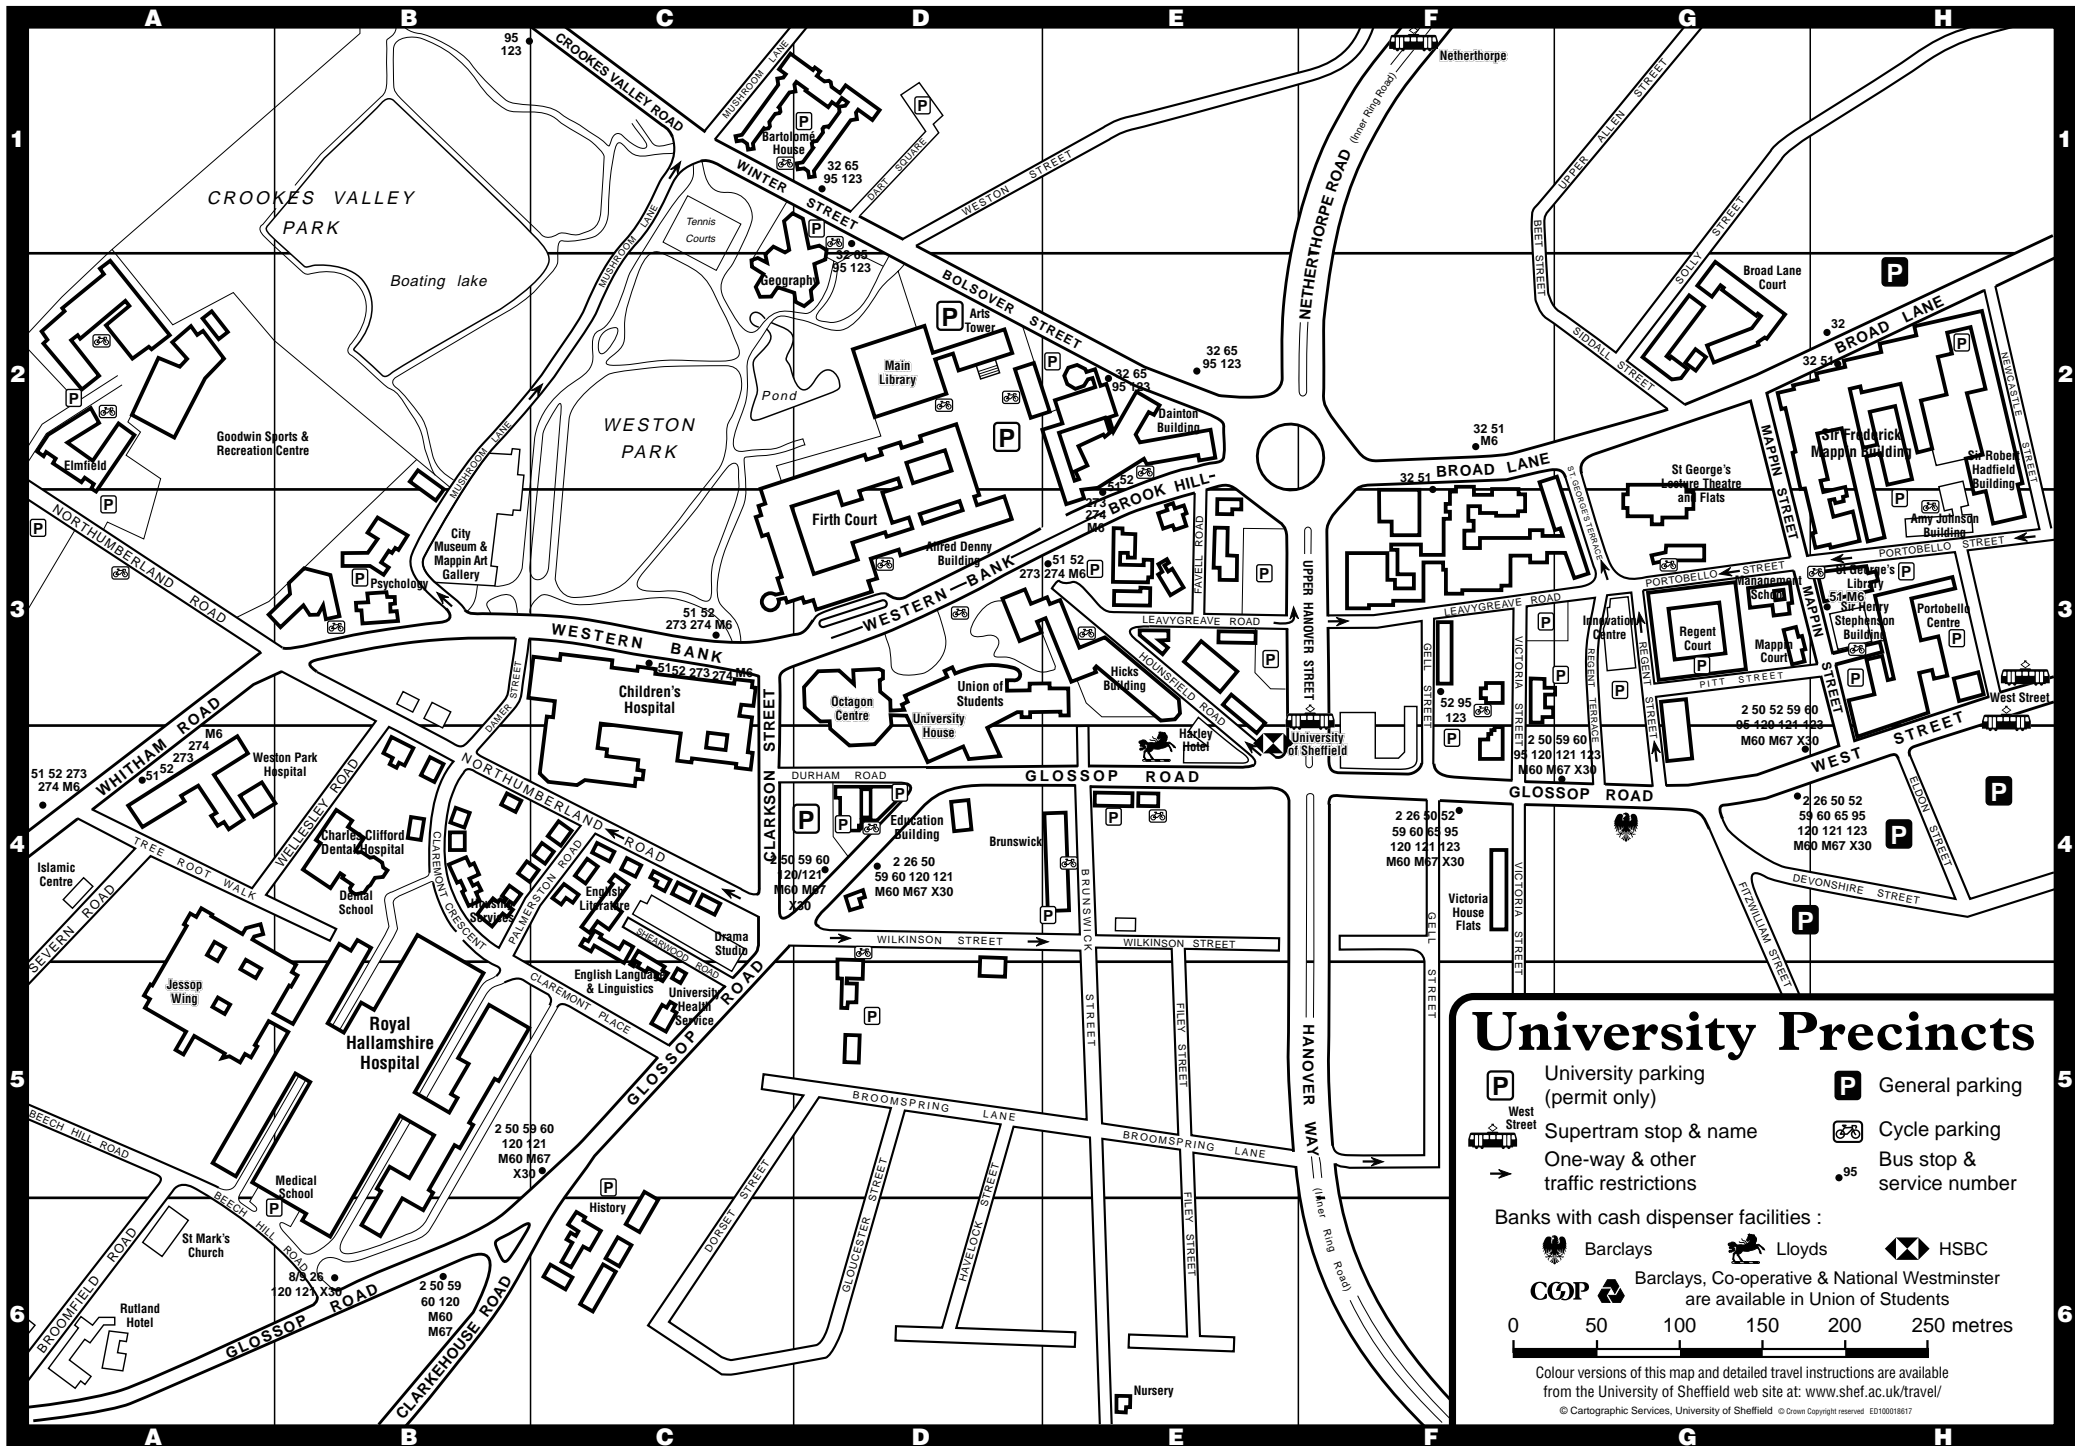

University Precincts

P University parking (permit only)   **P** General parking

West Street   Supertram stop & name

One-way & other traffic restrictions

Cycle parking

Bus stop & service number

Banks with cash dispenser facilities :

Barclays   Lloyds   HSBC

Barclays, Co-operative & National Westminster are available in Union of Students

0 50 100 150 200 250 metres

Colour versions of this map and detailed travel instructions are available from the University of Sheffield web site at: www.shef.ac.uk/travel/