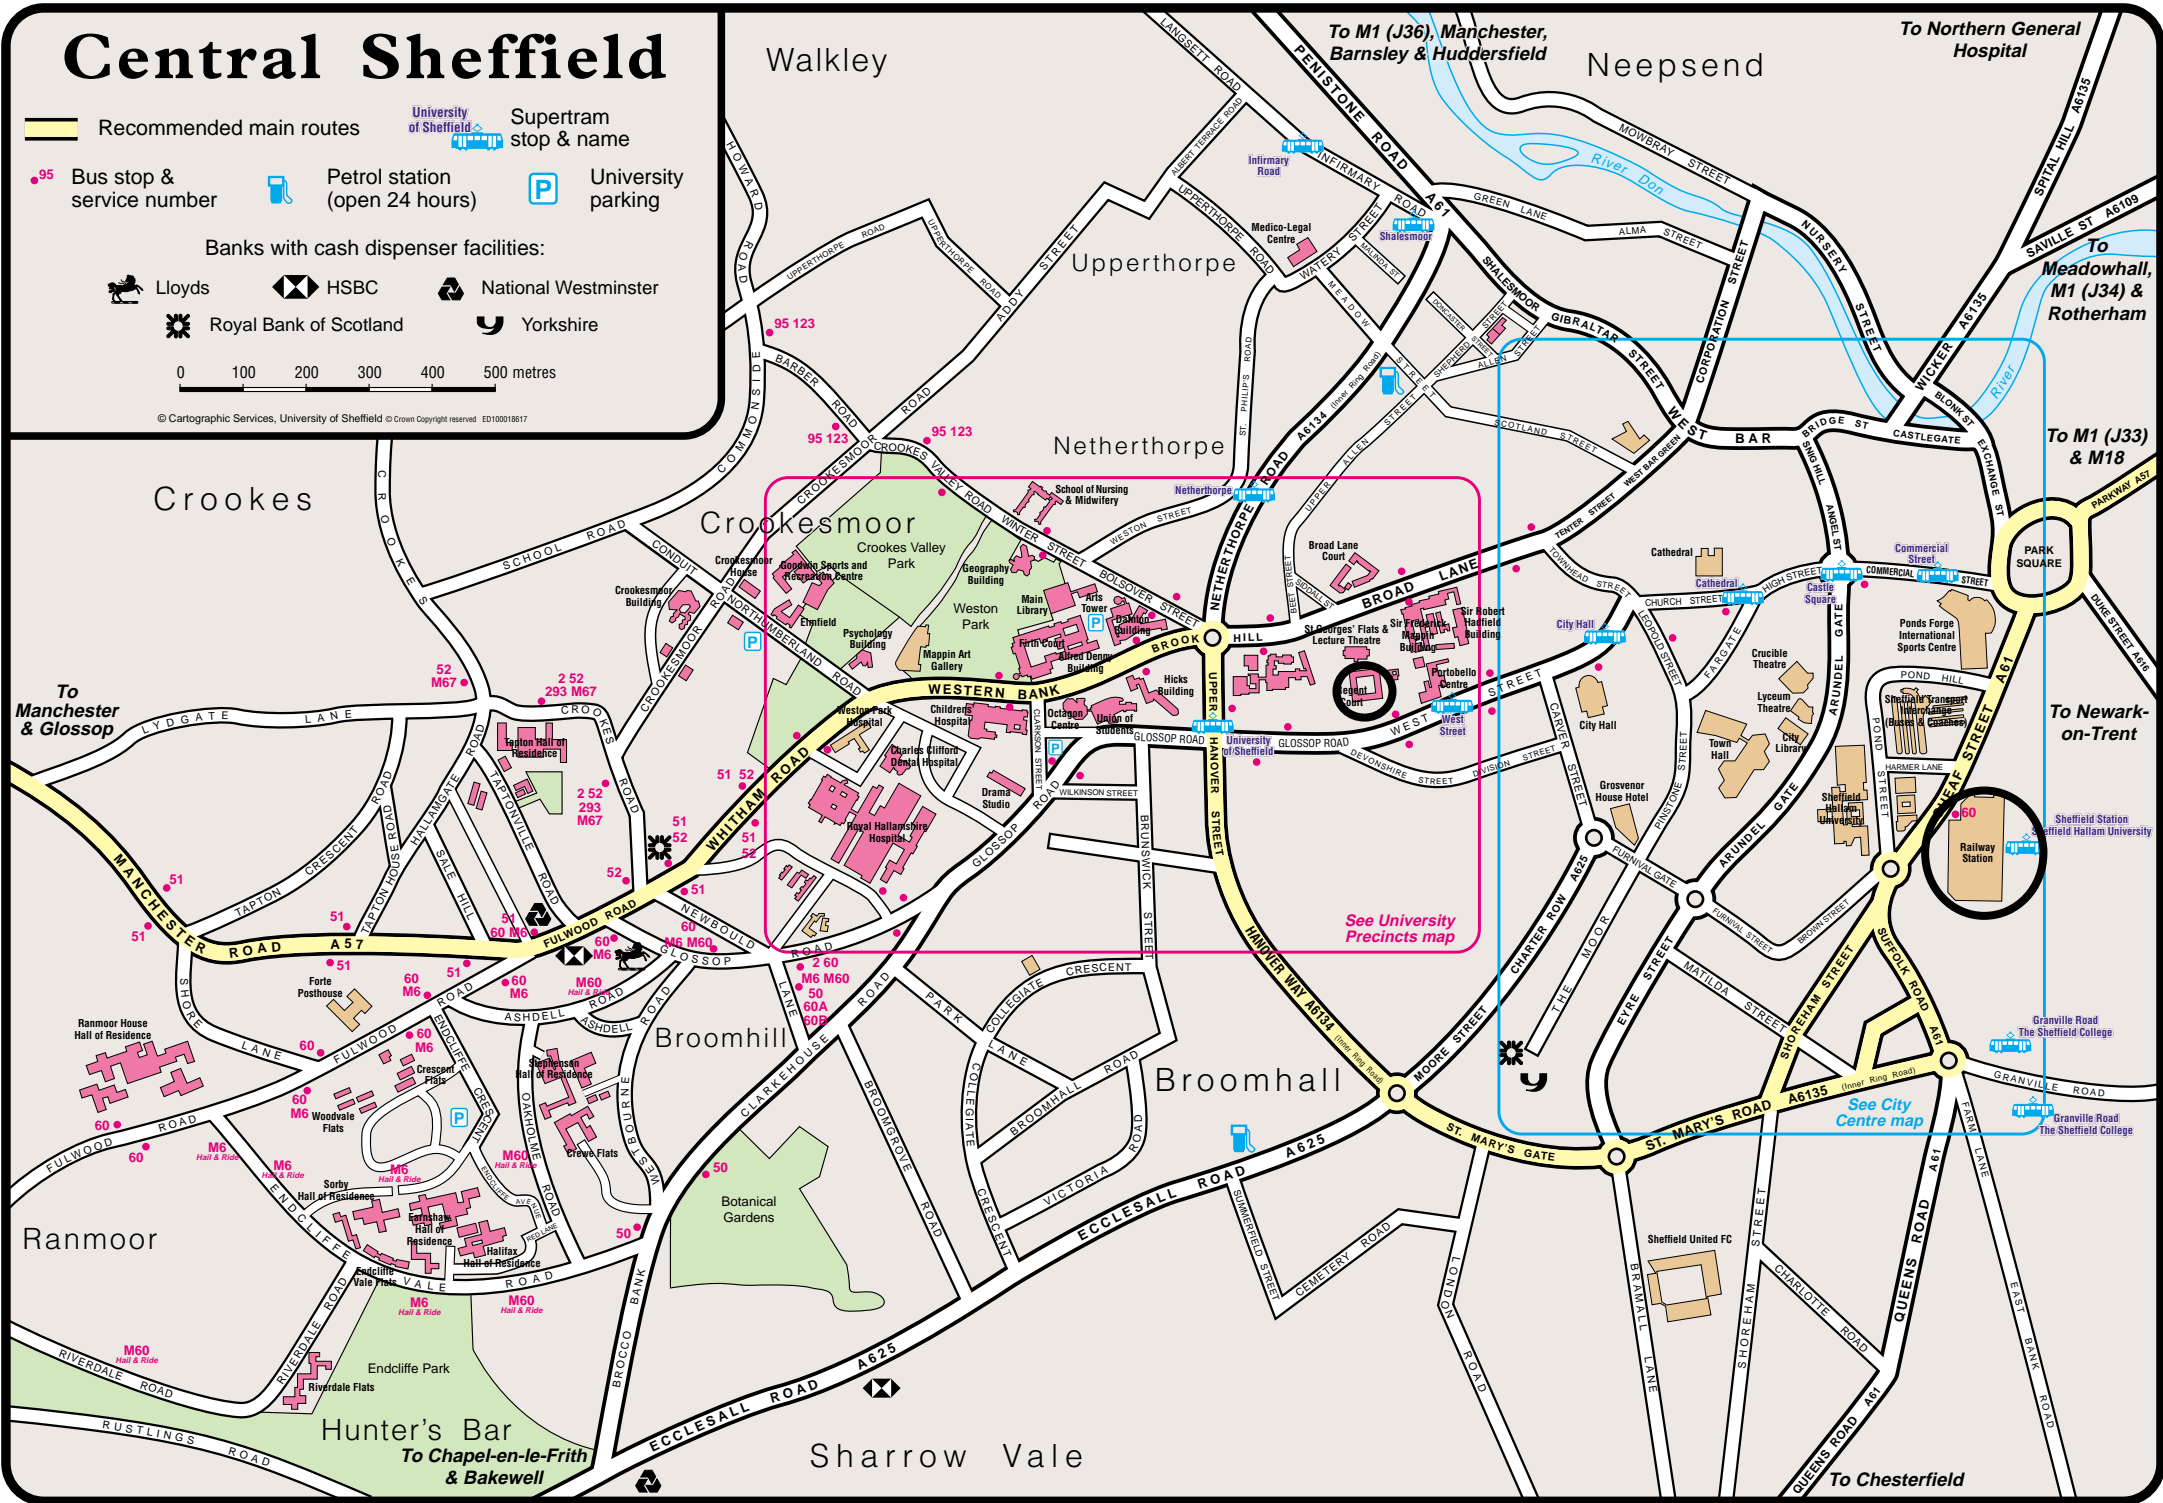

Central Sheffield

Recommended main routes

Bus stop & service number **Petrol station (open 24 hours)** **University of Sheffield Supertram stop & name**

Banks with cash dispenser facilities:

- Lloyds
- HSBC
- National Westminster
- Royal Bank of Scotland
- Yorkshire

0 100 200 300 400 500 metres