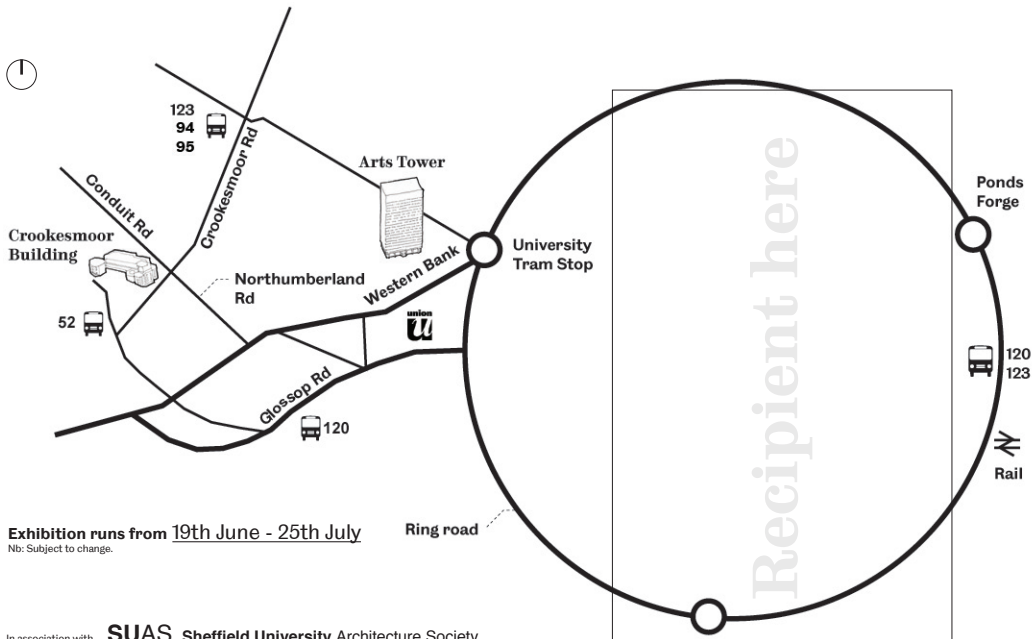

The Arts Tower

We're moving!

Crookesmoor
Building

Come and celebrate our new home at
the School of Architecture's
Summer Exhibition 2009.

When Friday 19th June 2009, 18.00pm **Where** Crookesmoor Building, Conduit Road, Sheffield, S10 1FL
School of Architecture, Arts Tower, University of Sheffield, Western Bank, Sheffield, S10 2TN email r.lawry@sheffield.ac.uk tel. 0114 222 0399