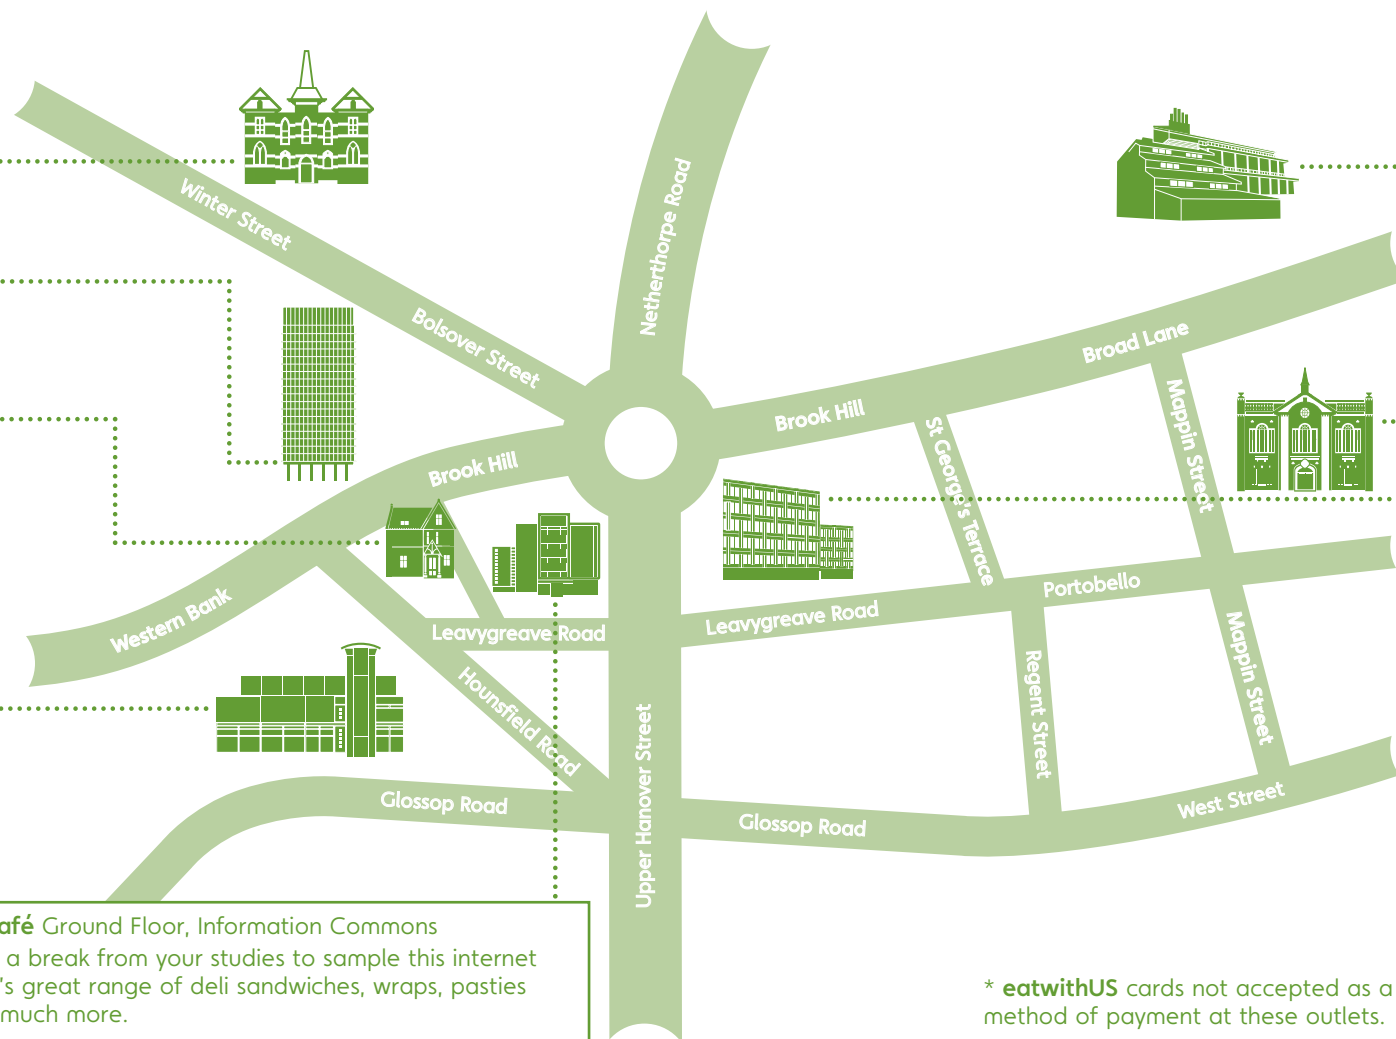

University House

City View Café Level 4
Popular meeting place with stunning views of Sheffield's skyline. Great range of deli sandwiches and smoothies made to order by the City View team.

The Common Room Restaurant and Bar Level 5
An exciting restaurant and café bar offering freshly prepared hot and cold meals with a range of beers and coffees available throughout the day.

The International Food Court Level 4
Tasty range of hot meals to eat in or take-away, with Indian, Chinese, Italian, British and Mexican food.

The Kiosk Ground Floor
Wrapid hot wraps to eat on the go with a range of drinks.

IC Café Ground Floor, Information Commons
Take a break from your studies to sample this internet café's great range of deli sandwiches, wraps, pasties and much more.

North Campus Café Level 1, George Porter Building
Friendly quiet spot to enjoy a quick coffee or a light bite.